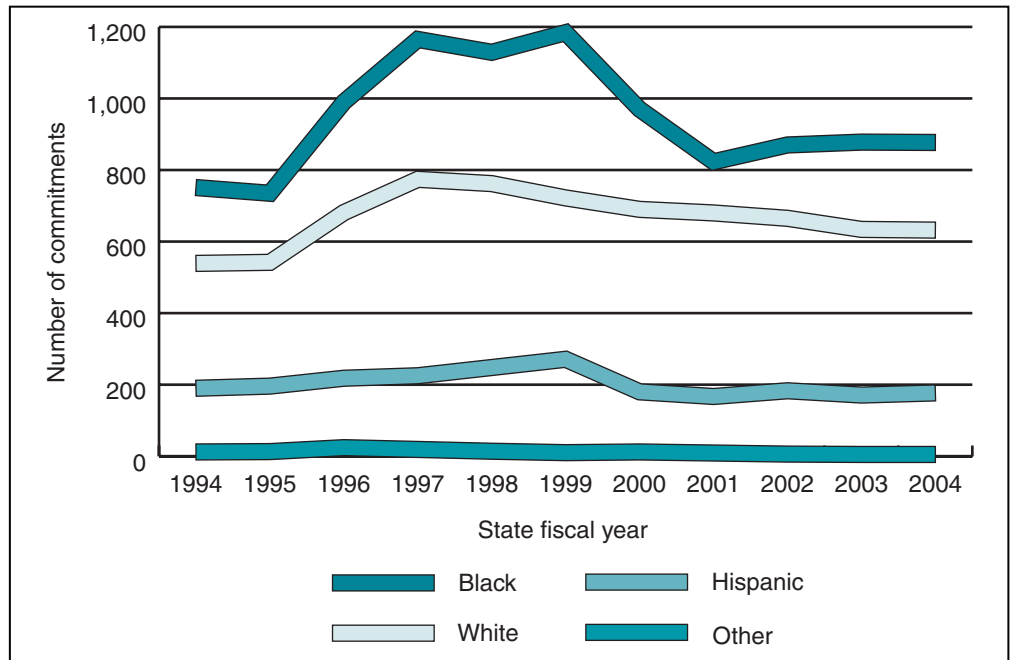

RESEARCH AT A GLANCE

Minorities overrepresented in Illinois juvenile correctional facilities

A 17 percent increase was seen in the number of black youths entering the Illinois Department of Corrections Juvenile Division between state fiscal years 1994 and 2004 (Figure 2).

Of youth committed to IDOC's Juvenile Division in state fiscal year 2004, 52 percent were black, 37 percent were white, 10 percent were Hispanic, and less than 1 percent were Asian or American Indian.

Figure 2

Juvenile IDOC commitments by race, state fiscal years 1994 to 2004

Source: Illinois Department of Corrections

ILLINOIS
Criminal Justice Information Authority
120 S. Riverside Plaza, Suite 1016
Chicago, Illinois 60606
312-793-8550
TDD: 312-793-4170
Fax: 312-793-8422
www.icjia.state.il.us